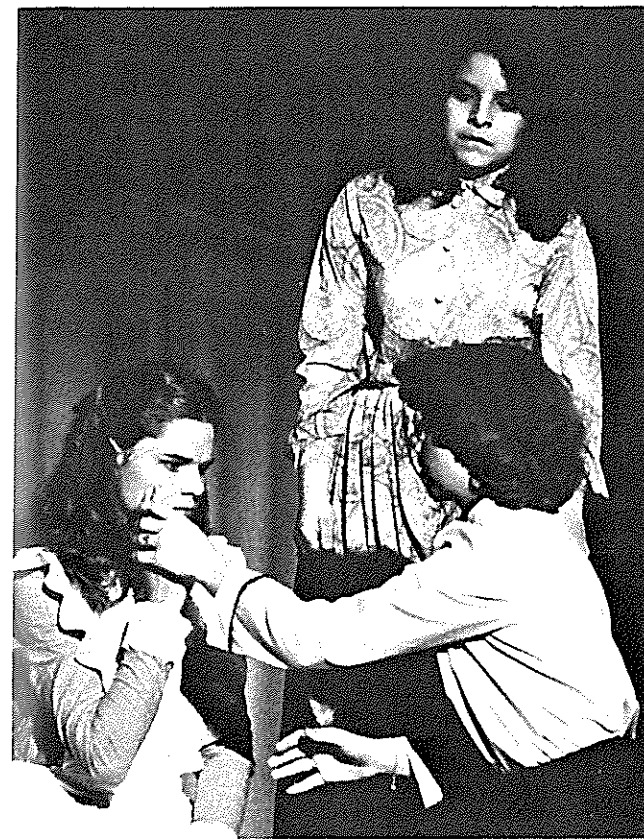

'The Miracle Worker' Wins District 5-AAA One-Act-Play Contest

Members of the cast of the 1982 One Act play are FRONT ROW (l-r) Dreama Barker, Arleen Carrasco, Hallie Ann Fernandes and Kathy Gupton. BACK ROW David Horne, Tim Kinnear and Tommy LaFon.

Miss Annie (Kathy Gupton) and Capt. Keller (David Horne) discuss what should be done about Helen.

Mrs. Keller (Arleen Carrasco) watches as Helen (Hallie Ann Fernandes) learns from Miss Annie.

Miss Annie tries to control Helen at the family dinner table.

Helen begins to understand with Miss Annie's help at the water pump.