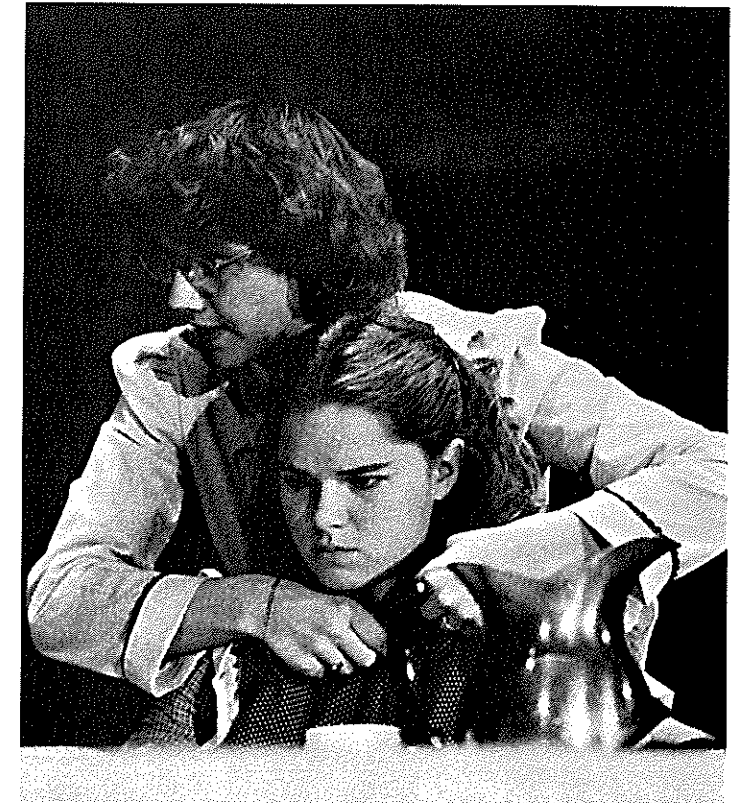

'The Miracle Worker' Wins District 5-AAA One-Act-Play Contest

Members of the cast of the 1982 One Act play are FRONT ROW (l-r) Dreama Barker, Arleen Carrasco, Hallie Ann Fernandes and Kathy Gupton. BACK ROW David Horne, Tim Kinnear and Tommy LaFon.

Miss Annie (Kathy Gupton) and Capt. Keller (David Horne) discuss what should be done about Helen.

Mrs. Keller (Arleen Carrasco) watches as Helen (Hallie Ann Fernandes) learns from Miss Annie.

Miss Annie tries to control Helen at the family dinner table.